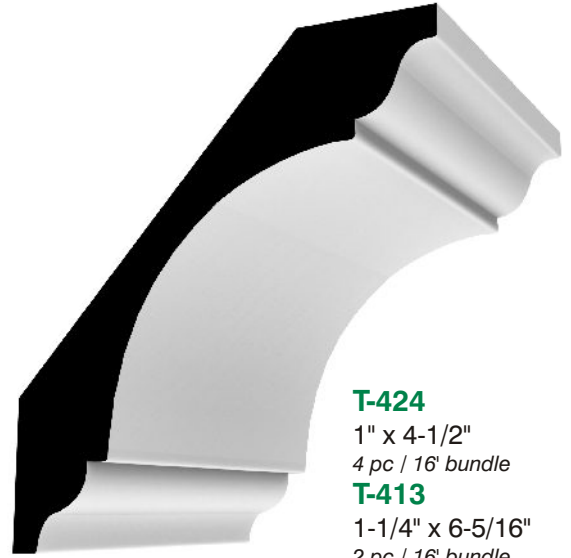

## CROWNS

**T-409**

1-1/4" x 1-7/8"  
12 pc / 16' bundle

**T-410**

5/8" x 3-1/2"  
4 pc / 16' bundle

**T-411**

1" x 4-1/2"  
4 pc / 16' bundle

**T-424**

1" x 4-1/2"  
4 pc / 16' bundle

**T-413**

1-1/4" x 6-5/16"  
2 pc / 16' bundle

**T-417**

1" x 3-9/16"  
2 pc / 16' bundle

**T-427**

1-1/4" x 5"  
2 pc / 16' bundle

**T-431**