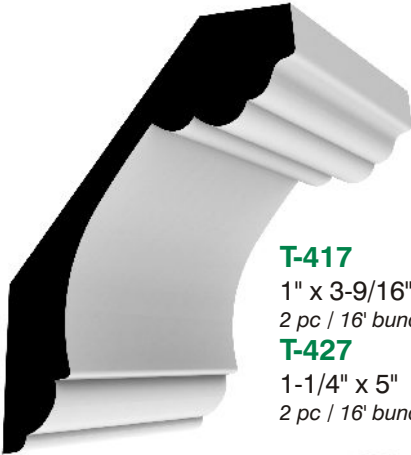

## CROWNS

**T-409**

1-1/4" x 1-7/8"  
12 pc / 16' bundle

**T-410**

5/8" x 3-1/2"  
4 pc / 16' bundle

**T-411**

1" x 4-1/2"  
4 pc / 16' bundle

**T-424**

1" x 4-1/2"  
4 pc / 16' bundle

**T-413**

1-1/4" x 6-5/16"  
2 pc / 16' bundle

**T-417**

1" x 3-9/16"  
2 pc / 16' bundle

**T-427**

1-1/4" x 5"  
2 pc / 16' bundle

**T-431**