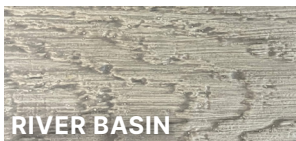

BREAD BASKET

BREAD BASKET

CABIN COUNTRY

ETERNAL ROCK

MOUNTAIN LOOKOUT

NORTHERN NIGHT

PRAIRIE DUST

RIVER BASIN

# RESERVE NATURE

*Introducing Reserve Nature, colours inspired by mother nature with the durability of LP SmartSide®*

Available in 8 dynamic two-tone colours

50-Year Substrate Warranty & 15-Year Paint Warranty