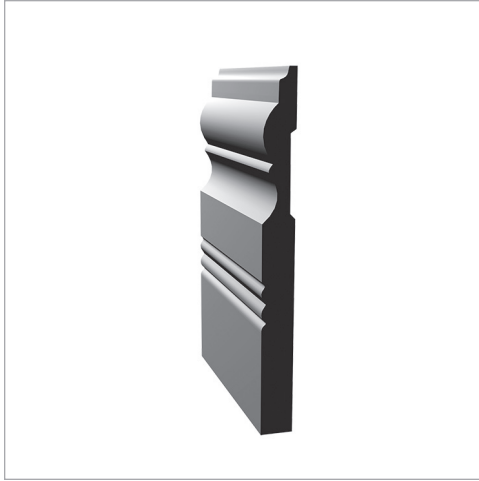

T-335
1/2" X 4-3/4"
8', 12', 14', 16'

T-345
5/8" X 5"
8', 16'

T-354
5/8" X 5-9/16"
8', 16'

T-358
1/2" X 5"
12'

BASEBOARDS

T-359
1/2" X 5-1/2"
8', 16'

T-365
5/8" X 6-1/2"
8', 16'

T-389A
3/8" X 3-7/8"
8', 14'

T-393
3/8" X 3-1/2"
8', 16'

T-395A
1/2" X 4-1/2"
8', 16'

CROWNS

T-410
5/8" X 3-1/2"
8'

T-412
5/8" X 4-1/2"
8', 16'

T-470
5/8" X 4-1/4"
8', 16'

PINE JAMB

3-9/16"
9/16" X 3-9/16"
81-5/8", 164"