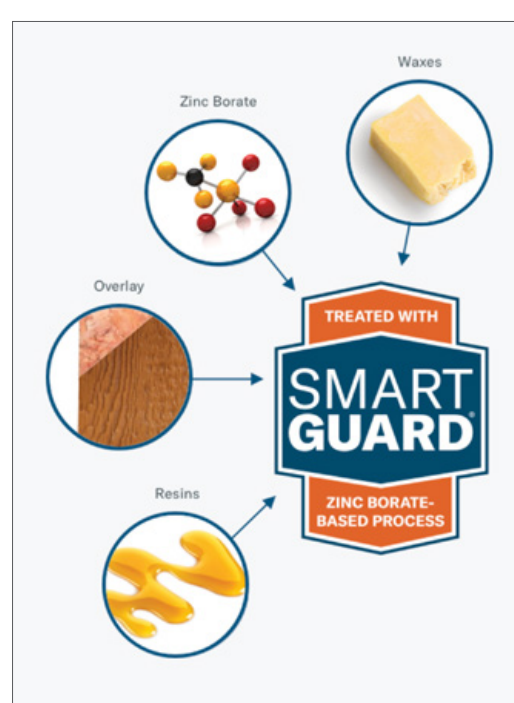

taiga newsletter

YOUR WORLD IS A BETTER PLACE WITHOUT IT.

YOU DON'T NEED LUCK. YOU NEED US.

taiga product highlight

Introducing LP® SmartSide® ExpertFinish® Trim & Siding.

The advanced durability you expect from LP® SmartSide® Trim & Siding now comes in colour. Launching in Canada 2021, LP SmartSide ExpertFinish® is available in 16 versatile prefinished colour's guaranteed to look great and remain durable for years to come due to a factory finish with acrylic latex paint.

THE COLOURS OF DURABLE ENGINEERED WOOD SIDING WILL BRIGHTEN EVERYONE'S DAY.

ExpertFinish lap also features a proprietary joint that helps you avoid the need for most seam caulking, joint molds, or pan flashing. Complete your home's look with these LP® SmartSide® ExpertFinish® products. They help create a more beautiful, finished look and offer Advanced Durability for Longer Lasting Beauty.®

LP SmartSide Trim & Siding products are treated with our proprietary SmartGuard® process. With four components of protection, the process adds strength and helps our products withstand impacts, freeze/thaw cycles, high humidity, fungal decay and termites.