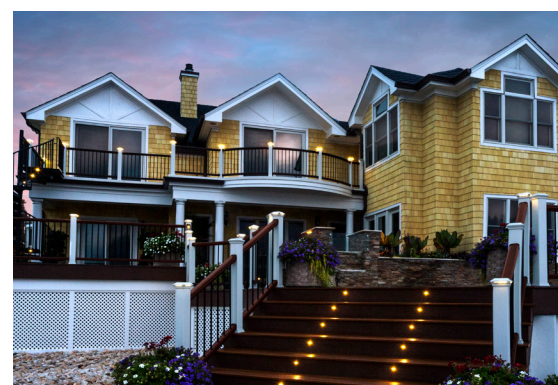

HAVE YOU EVER WONDERED "WHY TAIGA"?

Our new Calgary yard video gives you a taste of why we do what we do, why we are committed to "Whatever it takes", and why you should care. Hopefully your daily interactions are positive proof that we do care about your business, but maybe a good video will help. Get the popcorn ready and press play.