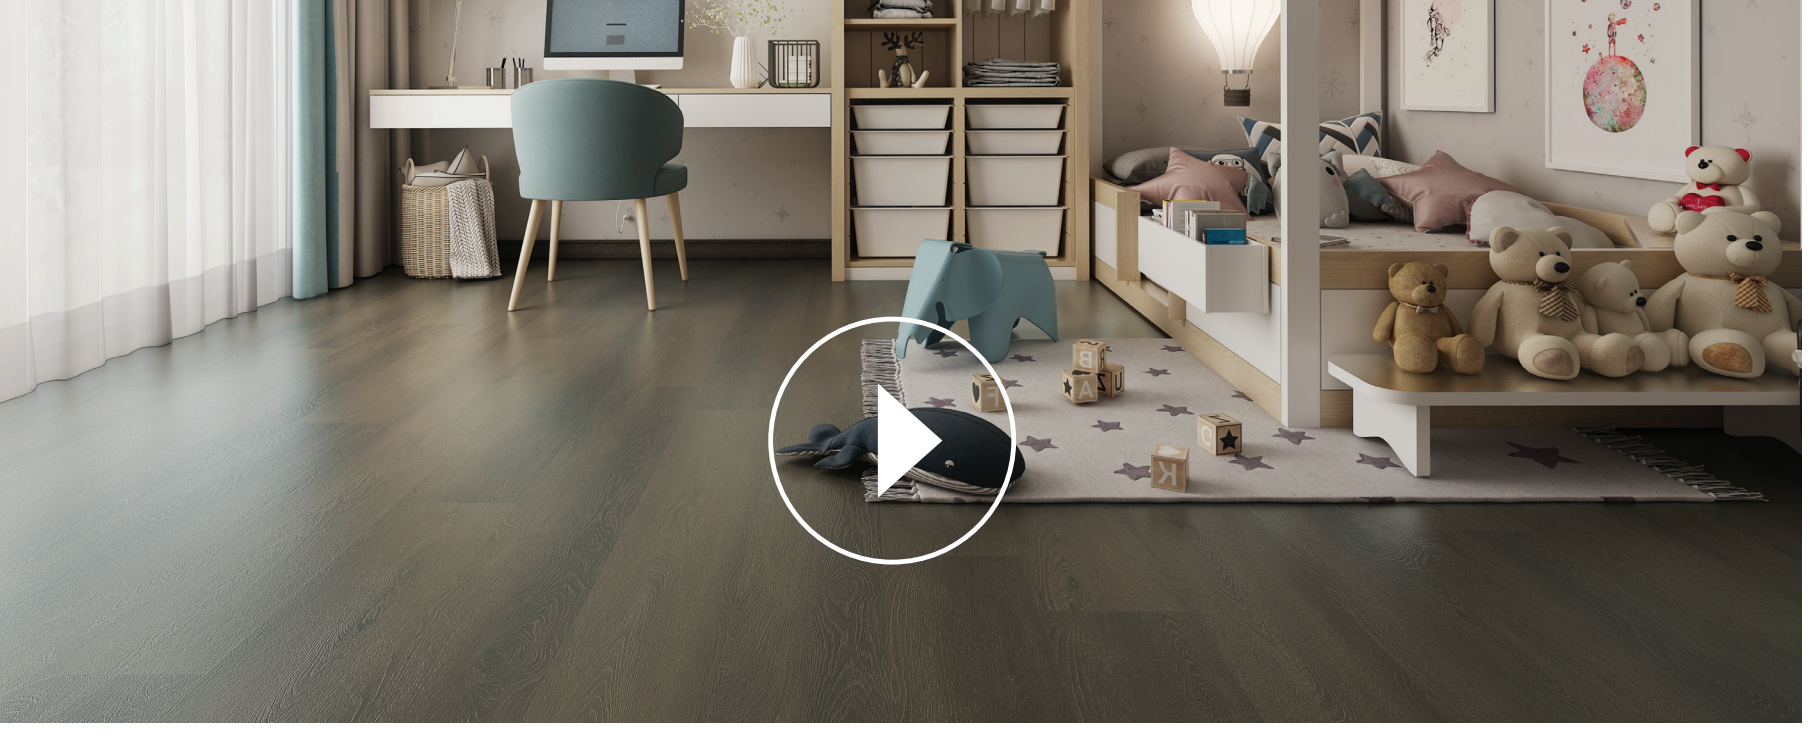

CURATE flooring for custom rooms

BIN # 973

Oversized Planks 9" x 60"
Vinyl Tiles 12" x 24"
Embossed Texture
Scratch & Impact Resistant
Beveled Edge
UV Protection
5G LOC System
Attached IXPE pad

Limited Lifetime Residential Warranty
.....
25 year Limited Commercial Warranty

100% WATERPROOF ~ 100% LUXURY

Find out more about CURATE and visit their new information page.

[LEARN MORE](#)